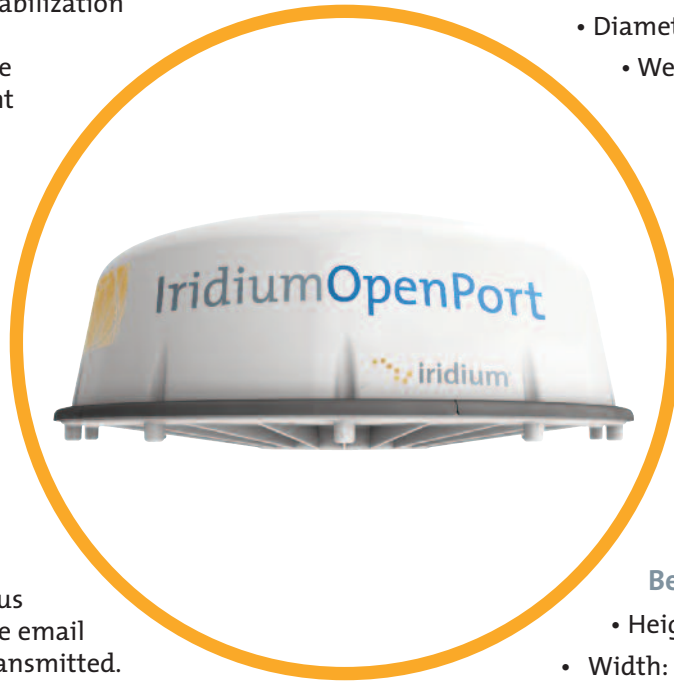

Less Expensive

With its small footprint and light weight, the Iridium OpenPort omni-directional antenna array does not require a stabilization platform and is virtually maintenance-free. It can be mounted in any convenient location on deck for quick, easy and inexpensive installation. The lower capital expenditure and airtime costs add up to a faster return on investment.

A Solid Return on Investment

Users will quickly reap the benefits of Iridium OpenPort. Multiple phone lines allow for simultaneous captain and crew use while email and data files are being transmitted. Affordable, easy-to-install equipment provides a smooth upgrade path. Truly global coverage unleashes power and availability to any point on the planet.